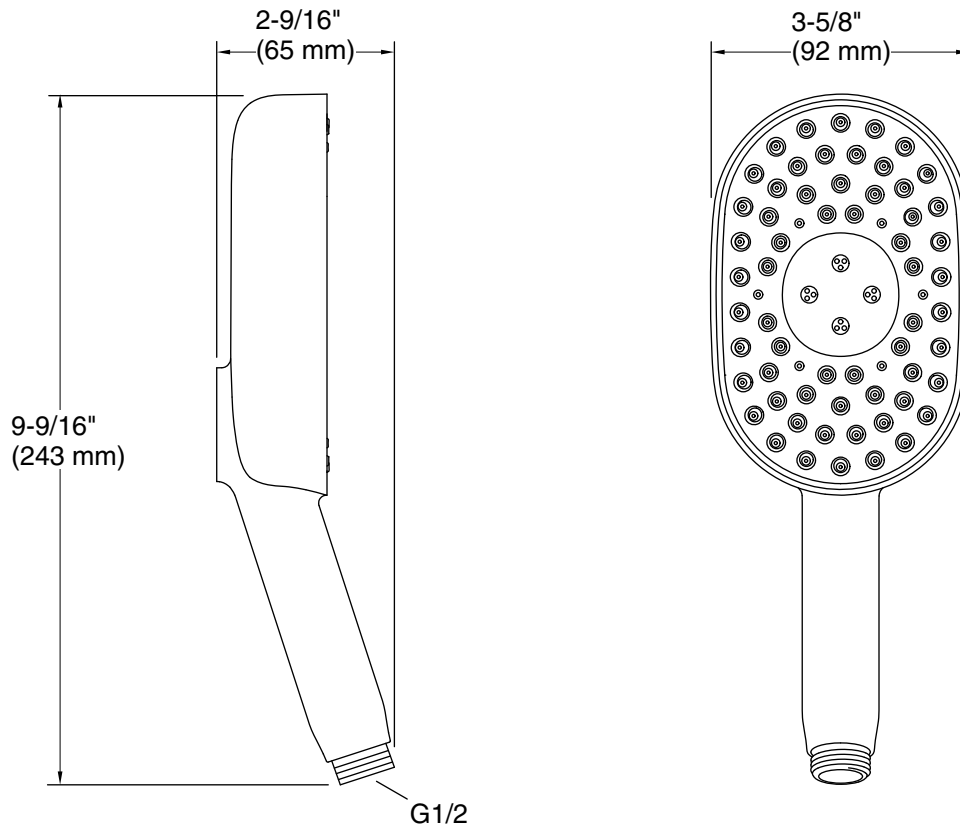

Technical Information

All product dimensions are nominal.

Handshower:

Rated maximum flow: 1.75 gal/min (6.6 l/min)
Pressure: 80 psi (5.5 bar)